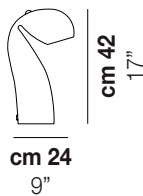

BISSONA LT

TECHNICAL DATA:

CERTIFICATIONS:

LIGHT SOURCES

1x60W 220-240 V G9
50/60 Hz

VOLUME Mc 0,11
GROSS WEIGHT Kg 5
NET WEIGHT Kg 4,5

[download](#)

SHADE FINISHING

BCLU

FRAME FINISHING

BC